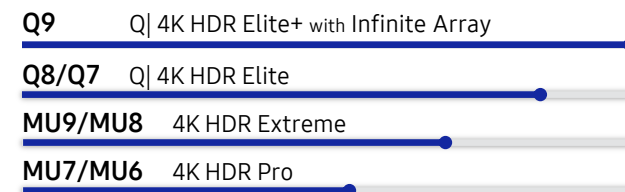

2017 TV Comparison Chart

SAMSUNG

	QLED				Premium UHD			UHD				
Series	Q9F	Q8C	Q7C	Q7F	MU9000	MU8500	MU8000	MU7500	MU7000	MU6500	MU6300	
Curved/Flat	Flat	Curved	Curved	Flat	Flat	Curved	Flat	Curved	Flat	Curved	Flat	
Screen Size	88", 75", 65"	75", 65", 55"	65", 55"	75", 65" 55"	75", 65", 55"	65", 55"	75", 65" 55" 49"	65", 55" 49"	65", 55" 49", 40"	65", 55" 49"	75", 70", 65" 60", 55", 50" 43", 40"	
Wide Viewing Angle	QI Every View				N/A			N/A				
Picture Quality	4K UHD Resolution				Yes (3840x2160)			Yes (3840x2160)				
	Accurate Color				QI 4K Color Drive Elite			4K Color Drive Extreme		4K Color Drive Pro	4K Color Drive	
	Black Level		QI 4K Elite Black+ with Infinite Array		QI 4K Elite Black		Triple Black Extreme	Triple Black		Essential Black Pro		
	High Dynamic Range - Contrast -		QI 4K HDR Elite+ with Infinite Array		QI 4K HDR Elite		4K HDR Extreme		4K HDR Pro			
	Motion Rate		240		240*		120					
Design	Design		360°	360° with Metal Back	360°		360°	360°	Boundless			
	No Gap Wall Mount** (Sold Separately)		Yes				No		No			
	Cable Management		One Connect Box with Invisible Connection™				One Connect Mini		No			
Smart	Smart Hub® with Auto Input Detection		Yes				Yes		Yes			
	OneRemote		Premium Metallic Silver				Yes		Yes			
	Smart View		Yes				Yes		Yes			

Accurate Color

Black Level

HDR Contrast

* MR120 on 49" MU8000

** A small gap between the wall and TV may occur if wall is not 100% flat or is constructed off angle to the floor or if installed incorrectly.