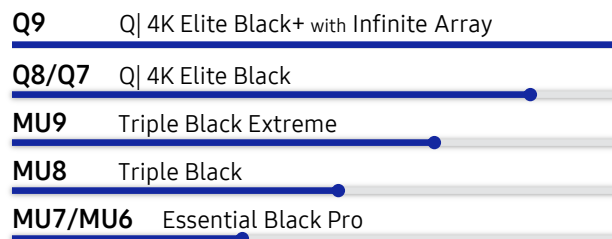

2017 TV Comparison Chart

SAMSUNG

	QLED				Premium UHD			UHD				
Series	Q9F	Q8C	Q7C	Q7F	MU9000	MU8500	MU8000	MU7500	MU7000	MU6500	MU6300	
Curved/Flat	Flat	Curved	Curved	Flat	Flat	Curved	Flat	Curved	Flat	Curved	Flat	
Screen Size	88", 75", 65"	75", 65", 55"	65", 55"	75", 65" 55"	75", 65", 55"	65", 55"	75", 65" 55" 49"	65", 55" 49"	65", 55" 49", 40"	65", 55" 49"	75", 70", 65" 60", 55", 50" 43", 40"	
Wide Viewing Angle	QI Every View				N/A			N/A				
Picture Quality	4K UHD Resolution				Yes (3840x2160)			Yes (3840x2160)				
	Accurate Color				QI 4K Color Drive Elite			4K Color Drive Extreme		4K Color Drive Pro	4K Color Drive	
	Black Level		QI 4K Elite Black+ with Infinite Array		QI 4K Elite Black		Triple Black Extreme	Triple Black		Essential Black Pro		
	High Dynamic Range - Contrast -		QI 4K HDR Elite+ with Infinite Array		QI 4K HDR Elite		4K HDR Extreme		4K HDR Pro			
	Motion Rate		240		240*		120					
Design	Design		360°	360° with Metal Back	360°		360°	360°	Boundless			
	No Gap Wall Mount** (Sold Separately)		Yes				No		No			
	Cable Management		One Connect Box with Invisible Connection™				One Connect Mini		No			
Smart	Smart Hub® with Auto Input Detection		Yes				Yes		Yes			
	OneRemote		Premium Metallic Silver				Yes		Yes			
	Smart View		Yes				Yes		Yes			

Accurate Color

Black Level

HDR Contrast

* MR120 on 49" MU8000

** A small gap between the wall and TV may occur if wall is not 100% flat or is constructed off angle to the floor or if installed incorrectly.