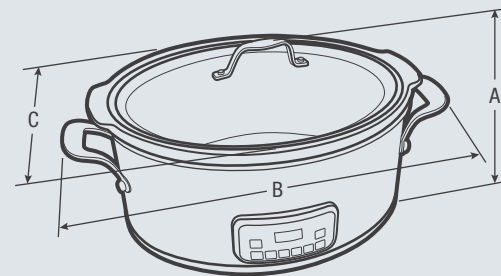

### Exterior

Exterior Finish	Brushed Stainless Steel
Vessel Material	Ceramic
Lid Material	Glass
Handle Design	Die Cast

### Product Dimensions

A - Height	10-1/2"
B - Width	18-1/8"
C - Depth	11-7/8"